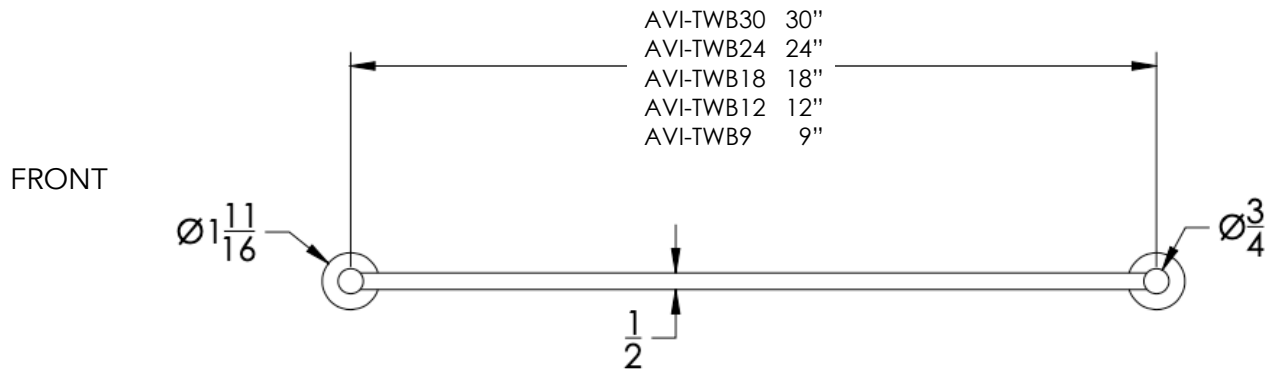

COLLECTION AVIATOR

TOWEL BAR

Model	Product	Finishes Available
AVI-TWB9	9" Towel Bar	Multiple finishes available. Over 23 finishes to choose from.
AVI-TWB12	12" Towel Bar	
AVI-TWB18	18" Towel Bar	
AVI-TWB24	24" Towel Bar	
AVI-TWB30	30" Towel Bar	

Dimensions in inches

NOTE: Dimensions subject to change without notice.