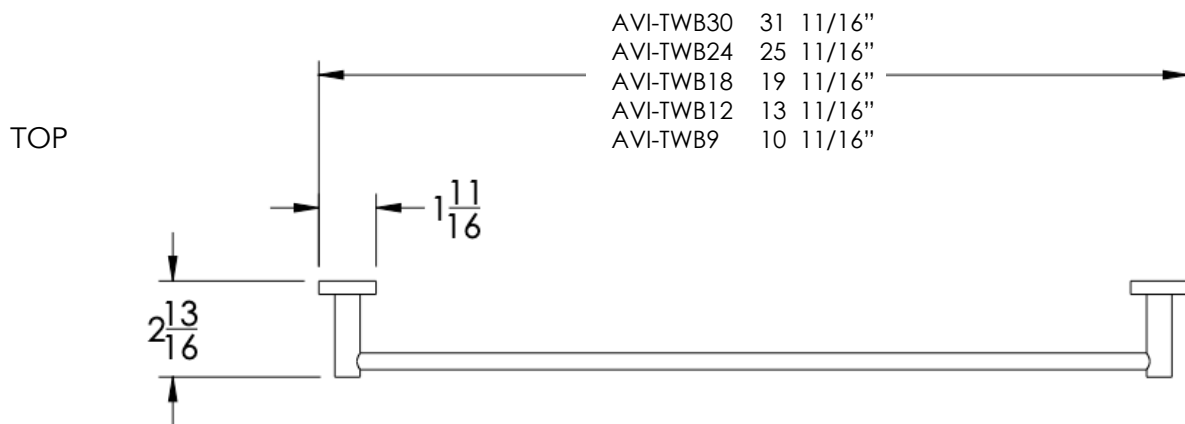

COLLECTION AVIATOR

TOWEL BAR

Model	Product	Finishes Available
AVI-TWB9	9" Towel Bar	Multiple finishes available. Over 23 finishes to choose from.
AVI-TWB12	12" Towel Bar	
AVI-TWB18	18" Towel Bar	
AVI-TWB24	24" Towel Bar	
AVI-TWB30	30" Towel Bar	

Dimensions in inches

NOTE: Dimensions subject to change without notice.